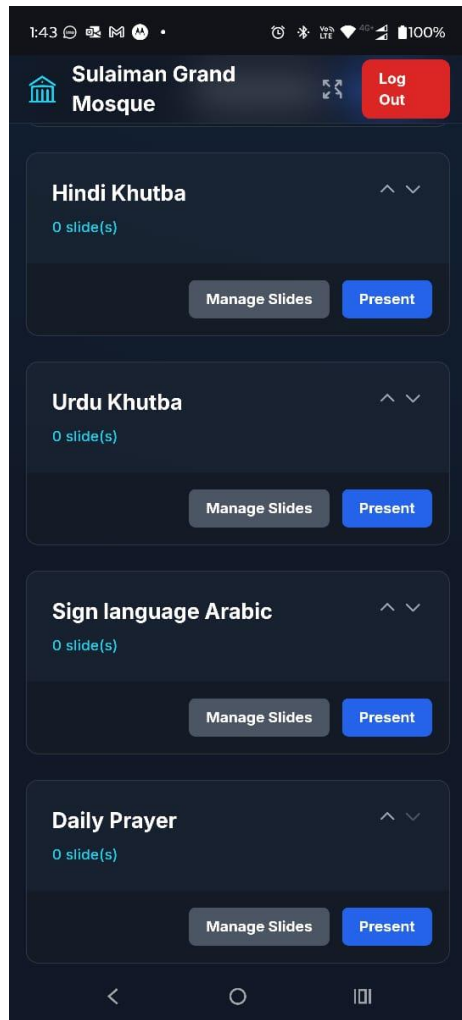

English

English Khutba

Hindi

Hindi Khutba

Urdu

Urdu Knutba

Daily Salah

Daily Salah

Khutba

Jumha Prayer

Eid ul-Adha

Eid Ul Adha

Eid ul-Fitr

Eid Ul Fitar

Sign  
Language

Tarabi Prayer

Saltul Kusum

Activate windows  
Go to Settings to activate Windows.  
Janaza Salah