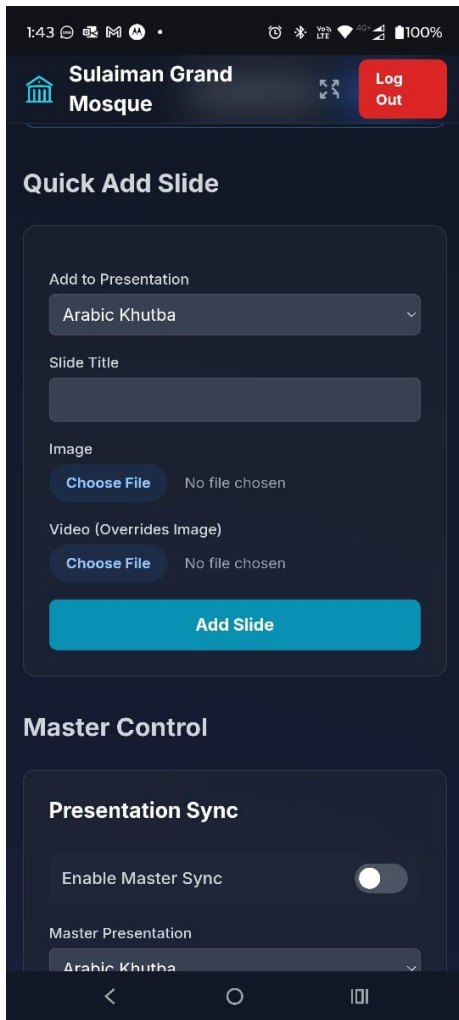

Khutba

Jumha Prayer

Eid ul-Adha

Eid Ul Adha

Eid ul-Fitr

Eid Ul Fitar

Sign  
Language

Tarabi Prayer

Saltul Kusum

Activate windows  
Go to Settings to activate Windows.  
Janaza Salah