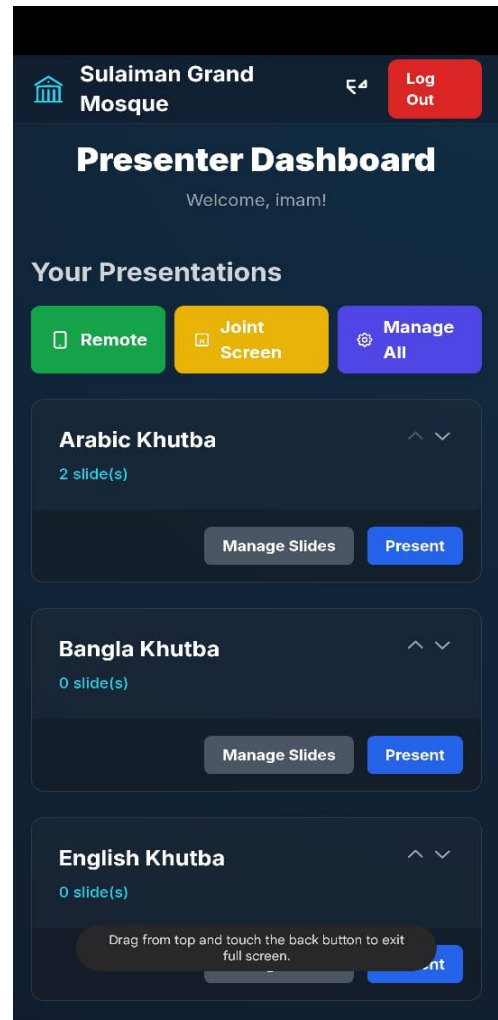

Khutba

Jumha Prayer

Eid ul-Adha

Eid Ul Adha

Eid ul-Fitr

Eid Ul Fitar

Sign  
Language

Tarabi Prayer

Saltul Kusum

Activate windows  
Go to Settings to activate Windows.  
Janaza Salah